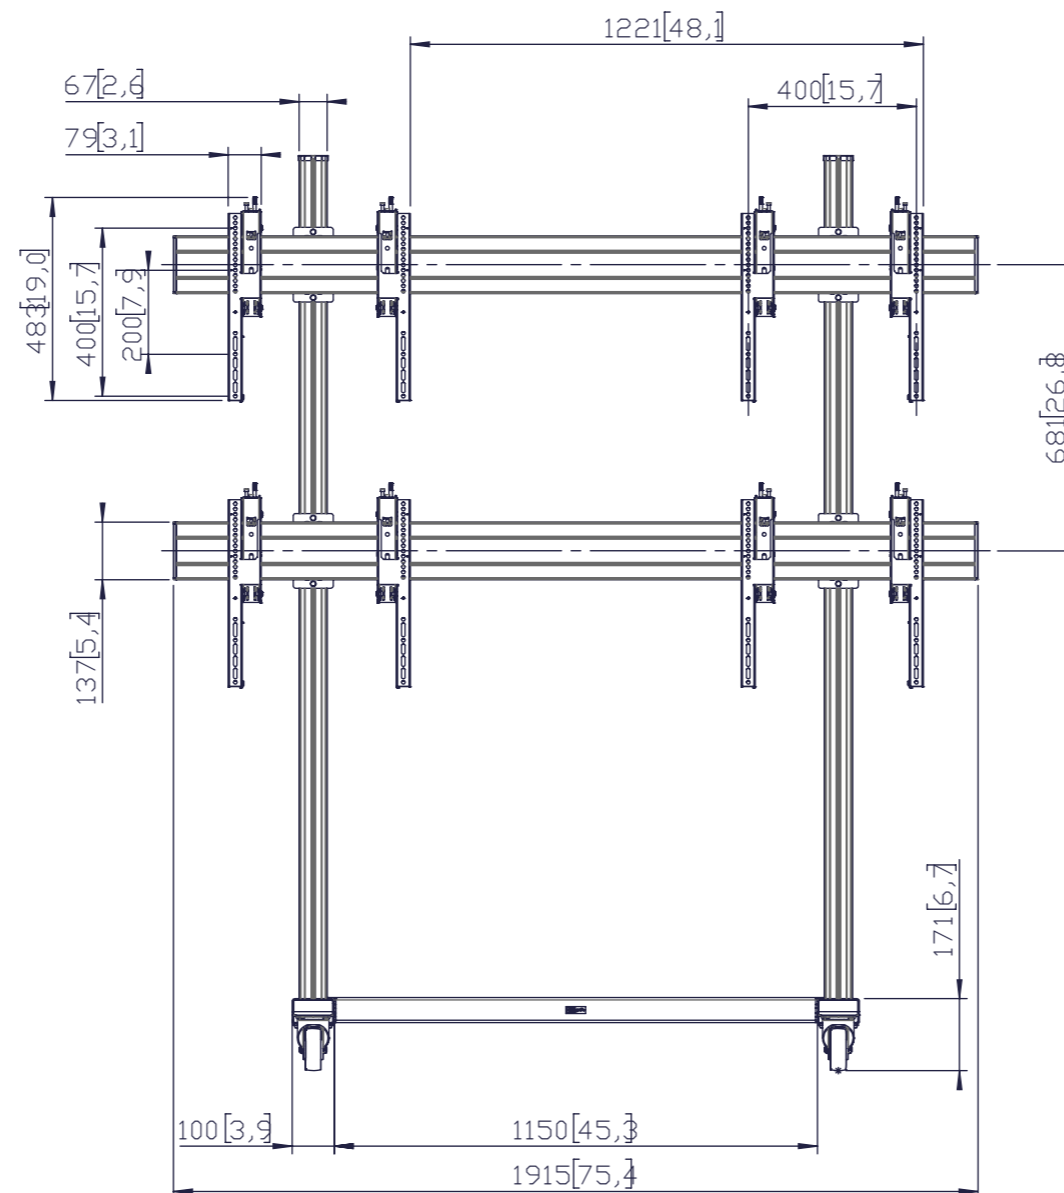

Product data sheet

TVW 2255 Video wall trolley 2x2

Dimensions in mm [inch]

Note: This document and specifications herein are confidential and the exclusive property of Vogel's Products b.v. Neither this design nor any information contained in this drawing may be reproduced or disclosed to others without written consent of Vogel's Products b.v. The design and information will not be reproduced, copied or used, either in part or in its entirety, as the basis for the manufacture or sale of items without written permission. Warning: Please study all instructions and illustrations carefully before installation. Information in this document is subject to change without further notice.