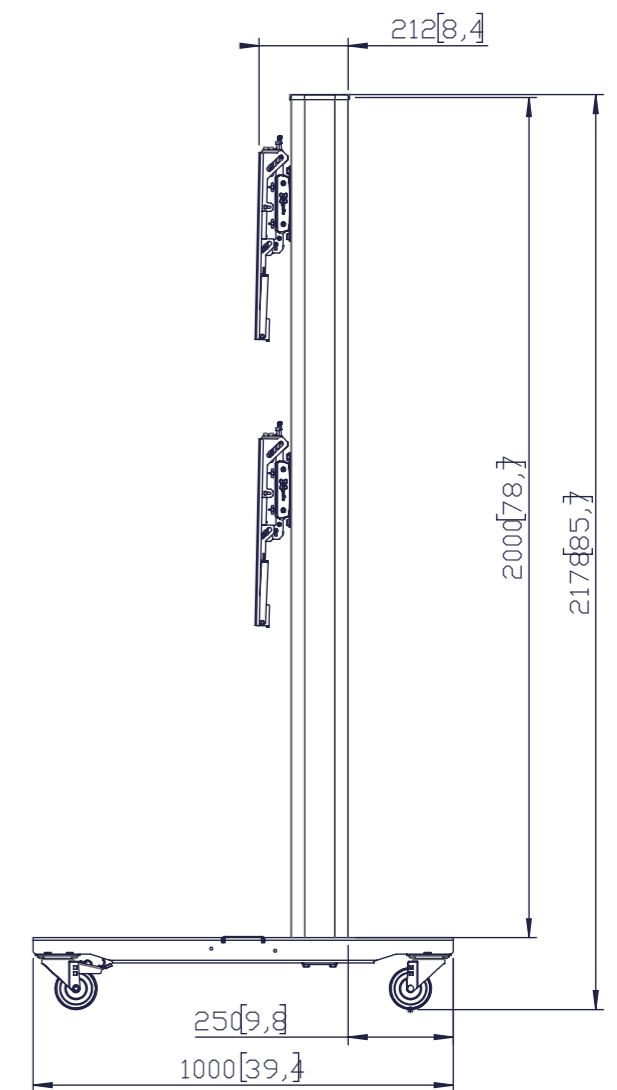

Product data sheet

TVW 2255 Video wall trolley 2x2

Dimensions in mm [inch]

Note: This document and specifications herein are confidential and the exclusive property of Vogel's Products b.v. Neither this design nor any information contained in this drawing may be reproduced or disclosed to others without written consent of Vogel's Products b.v. The design and information will not be reproduced, copied or used, either in part or in its entirety, as the basis for the manufacture or sale of items without written permission. Warning: Please study all instructions and illustrations carefully before installation. Information in this document is subject to change without further notice.